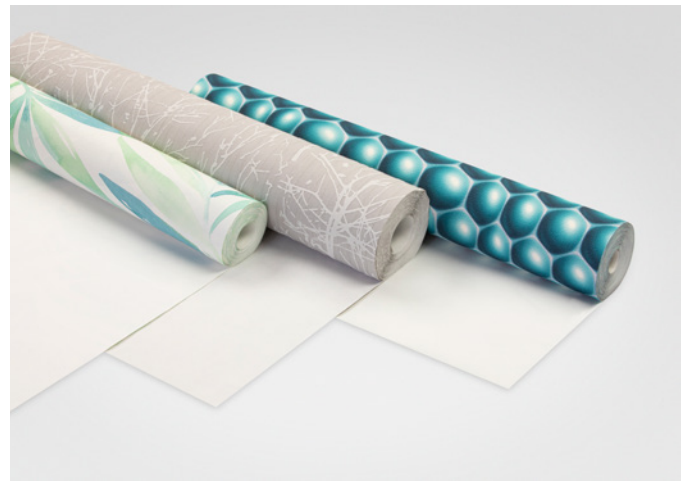

NONWOVEN WALLCOVER BASE | EVERYONE CAN BE CREATIVE

With their performance and functionality, nonwoven wallcoverings are quickly becoming the top choice of installers and design professionals around the world. Their dimensional stability ensures high tear resistance and no material shrinkage or expansion when wet.

Wallcover Types

- **TEMPERA®**
  Nonwoven wallcover base for excellent dimensional stability and dry stripability.
- **DIGI-TEMPERA®**
  Nonwoven wallcover base using a traditional product for digital printer e.g. Ink, jet and dry toner application.

RELATED SOLUTIONS:

<https://www.glatfelter.com/solutions/segments/building/>

QUALITY TYPE	VU62-65	VS70-85F	VS85-90	VS110-150 EKK	VS110-170 OTX	VU110-150
Grammage	62-65 g/m²	70, 78, 80, 85 g/m²	85, 90 g/m²	110, 130, 150 g/m²	110, 130, 150, 170 g/m²	110, 130, 150 g/m²
Surface Condition	Uncoated, machine finished	Coated, semi-smooth	Coated, high calendered	Coated, high calendered	Coated, very high calendered	Uncoated, machine finished
Roll Width	54-168 cm	54-168 cm	54-168 cm	54-168 cm	54-168 cm	54-168 cm
Roll Diameter	80-130 cm	80-130 cm	80-130 cm	80-130 cm	80-130 cm	80-130 cm
Inside Diameter Core	70, 76, 80, 152 cm	70, 76, 80, 152 cm	70, 76, 80, 152 cm	70, 76, 80, 152 cm	70, 76, 80, 152 cm	70, 76, 80, 152 cm